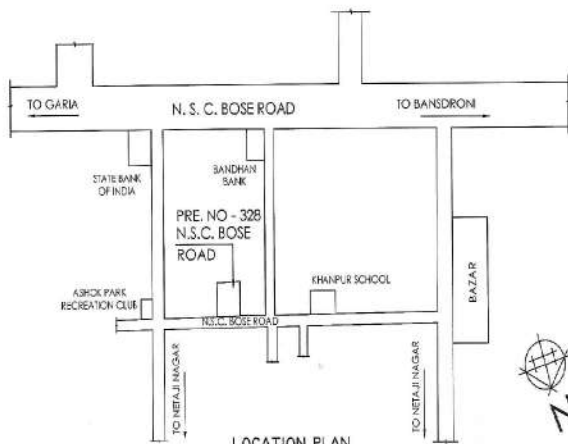

LOCATION PLAN PREMISES NO-168, MAHATMA GANDHI ROAD, UNDER
PS-HARIDEVPUR, KOLKATA-700082 UNDER KMC WARD NO 115

Latitude 22° 27' 59" N
Longitude 88° 22' 33.04" E

LOCATION PLAN
SCALE-1:4000

Kush Kundu
KUSH KUNDU (D.C.E.)
L.B.S. of K.M.C.
Lic No 1412/1
90E, Jadunath Ukil Road
Kolkata-700 041
SIGNATURE OF L.B.S.